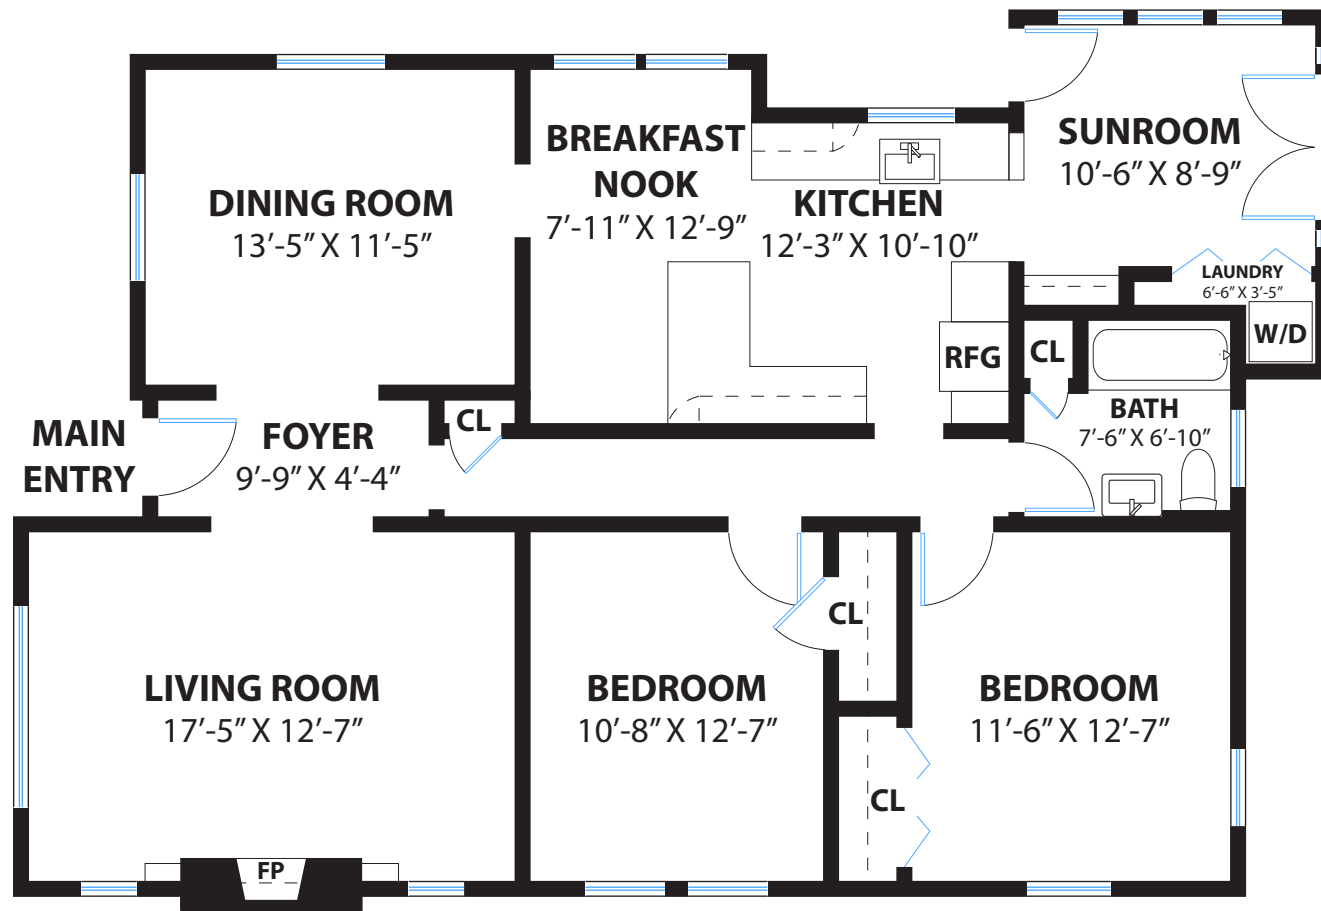

2468 BEST AVENUE

OAKLAND

MAIN LEVEL

BASEMENT

DISCLAIMER: RENDERING BY OPEN HOMES PHOTOGRAPHY. ALL MEASUREMENTS ARE APPROXIMATE AND MAY NOT BE EXACT.
DO NOT RELY ON THE ACCURACY OF THIS FLOOR PLAN WHEN DETERMINING THE PRICE OF A PROPERTY OR MAKING DECISIONS
REGARDING BUYING OR SELLING OF PROPERTIES WITHOUT INDEPENDENT VERIFICATION.