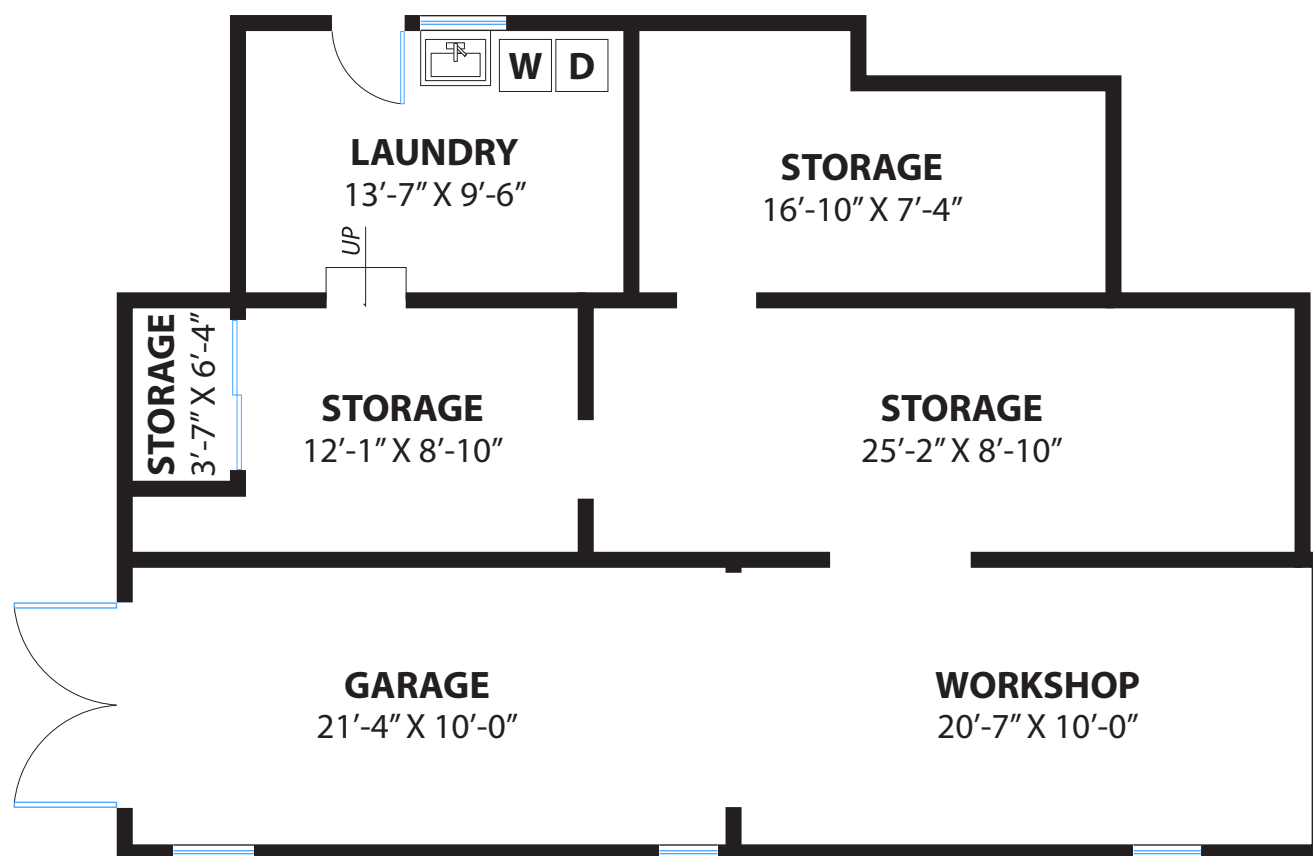

2468 BEST AVENUE

OAKLAND

MAIN LEVEL

BASEMENT

DISCLAIMER: RENDERING BY OPEN HOMES PHOTOGRAPHY. ALL MEASUREMENTS ARE APPROXIMATE AND MAY NOT BE EXACT.
DO NOT RELY ON THE ACCURACY OF THIS FLOOR PLAN WHEN DETERMINING THE PRICE OF A PROPERTY OR MAKING DECISIONS
REGARDING BUYING OR SELLING OF PROPERTIES WITHOUT INDEPENDENT VERIFICATION.